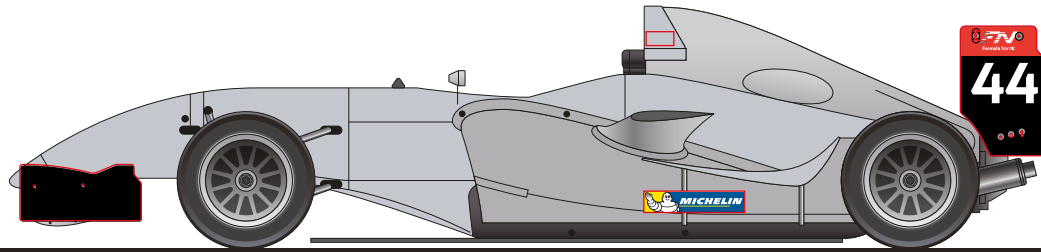

# Formula Nordic OFFICIAL COMPETITOR CAR 2019

Mandatory markings.  
Reserved Formula Nordic areas.

Numbers will not be supplied  
by Formula Nordic.

Sizes:

Rear endplate: 170mm (H)

Nose: 130mm (H)

Endplate  
Right

Endplate  
Left

Red bgr w Logo  
345(322mm visible)x115mm

Logo centered

Number  
170mm(H)  
(optional font and  
bgr color)

30mm free space  
around number

The blue area  
175mm(H) is a  
Formula Nordic  
reserved area