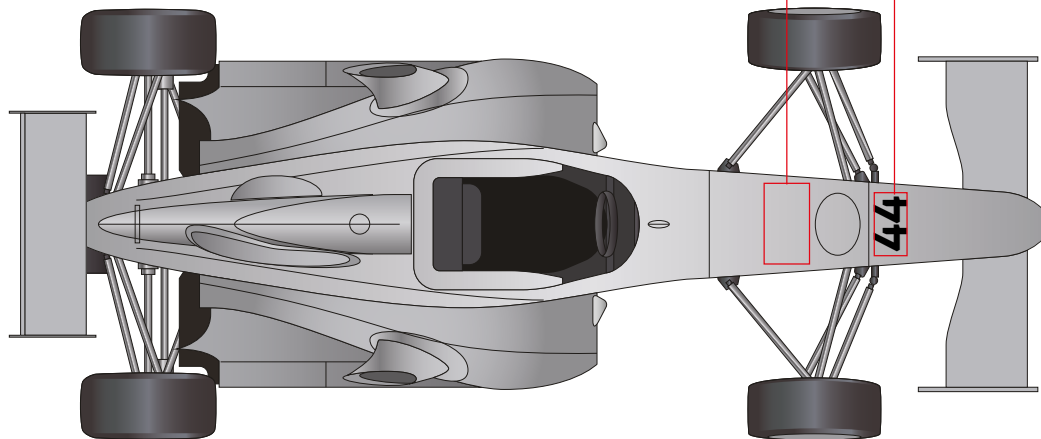

# Formula Nordic OFFICIAL COMPETITOR CAR 2019

Mandatory markings.  
Reserved Formula Nordic areas.

Numbers will not be supplied  
by Formula Nordic.

Sizes:

Rear endplate: 170mm (H)

Nose: 130mm (H)

Endplate  
Right

Endplate  
Left

Red bgr w Logo  
345(322mm visible)x115mm

Logo centered

Number  
170mm(H)  
(optional font and  
bgr color)

30mm free space  
around number

The blue area  
175mm(H) is a  
Formula Nordic  
reserved area