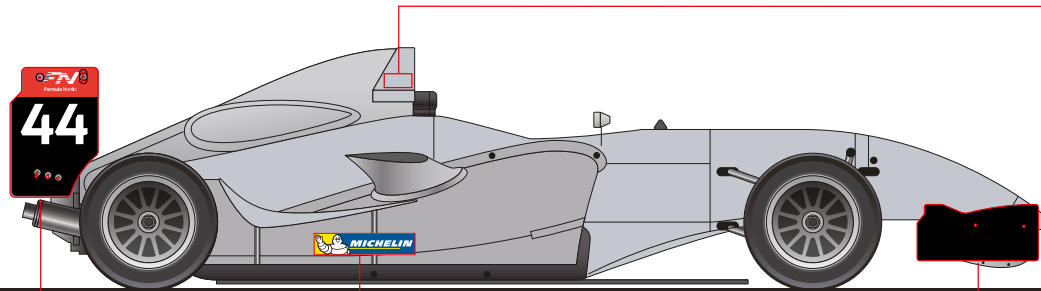

# Formula Nordic OFFICIAL COMPETITOR CAR 2019

Mandatory markings.  
Reserved Formula Nordic areas.

Numbers will not be supplied  
by Formula Nordic.

Sizes:

Rear endplate: 170mm (H)

Nose: 130mm (H)

Endplate  
Right

Endplate  
Left

Red bgr w Logo  
345(322mm visible)x115mm

Logo centered

Number  
170mm(H)  
(optional font and  
bgr color)

30mm free space  
around number

The blue area  
175mm(H) is a  
Formula Nordic  
reserved area