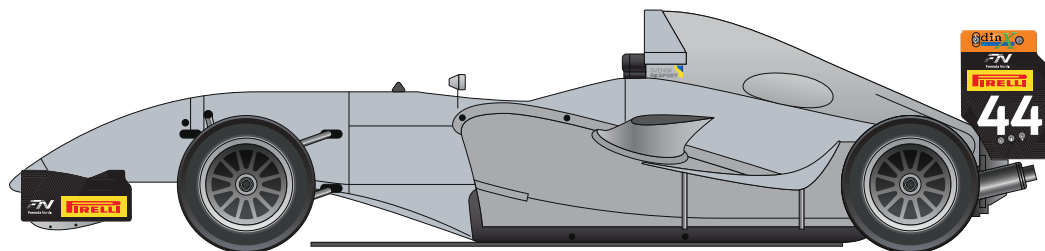

Formula Nordic OFFICIAL COMPETITOR CAR 2024

Mandatory markings.
Reserved Formula Nordic areas.

Decal boards on a black base
for front and rear endplates,
number (black or white) for
nose and decal for tyre supplier
will be supplied by Formula
Nordic.

Rear endplate
Right

Rear endplate
Left

Front endplate
Right

Front endplate
Left