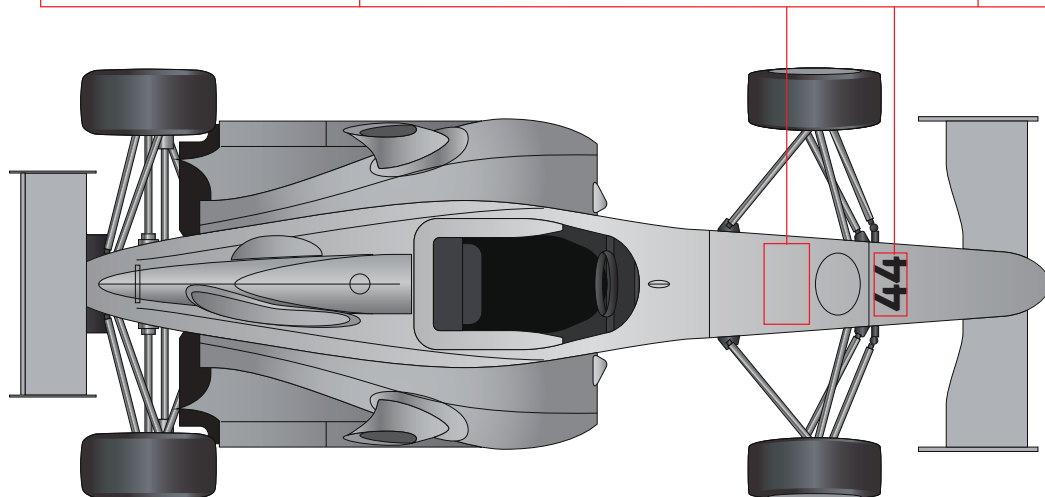

Formula Nordic OFFICIAL COMPETITOR CAR 2024

Mandatory markings.
Reserved Formula Nordic areas.

Decal boards on a black base
for front and rear endplates,
number (black or white) for
nose and decal for tyre supplier
will be supplied by Formula
Nordic.

Rear endplate
Right

Rear endplate
Left

Front endplate
Right

Front endplate
Left