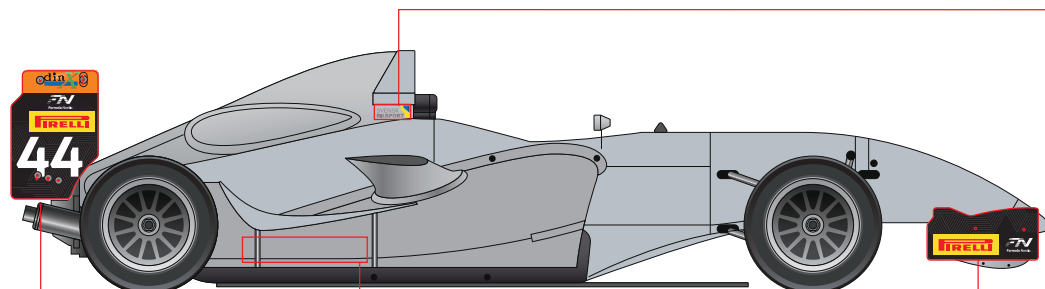

Formula Nordic OFFICIAL COMPETITOR CAR 2024

Mandatory markings.
Reserved Formula Nordic areas.

Decal boards on a black base
for front and rear endplates,
number (black or white) for
nose and decal for tyre supplier
will be supplied by Formula
Nordic.

Rear endplate
Right

Rear endplate
Left

Front endplate
Right

Front endplate
Left